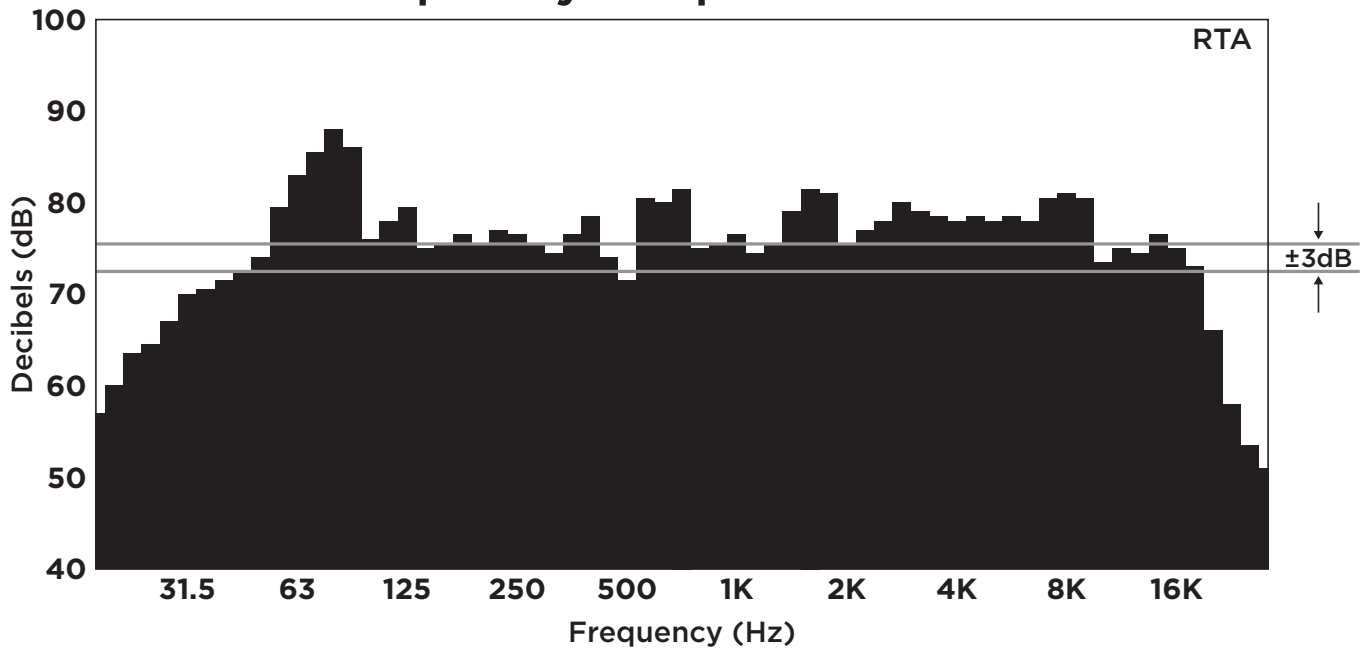

Frequency Response: LRX85

On-axis frequency response in standard stud wall with four coats of latex paint applied to the speaker face panel.