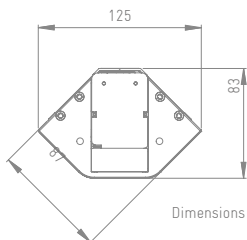

Dimensions in mm

soft touch release