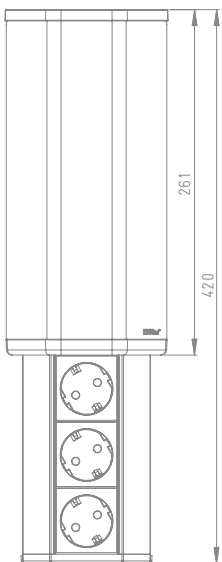

# EVoline® V-Port

In kitchens, you often find unused space underneath a wall cabinet, especially in corners and next to tall cupboards. This is where the EVoline V-Port can be installed. In its closed position, the V-Port is concealed within a discreet and elegant housing lacquered in stainless steel effect. A gentle touch releases a multiple socket rail. As option with USB charger.

quick mounting,  
easy connection  
via special connector

EVoline VDE Plug  
is standard

international  
double or triple  
power sockets  
available

USB-Charger  
optional

Dimensions in mm

soft touch release

Description	Picture	Specification	Order number
<p><b>EVoline V-Port</b> Aluminium housing, black anodised, for right-angle installation. VDE-compliant sockets, 60°, 16 A, contact-protected. Supply cable 2.5 m with plug-in connector. All configurations with VDE-compliant sockets with fixed EVoline Plug. Other versions with wire-end ferrules and country-specific plug, supplied unattached.</p>		<p><b>EVoline V-Port</b> With two sockets</p>	<p>1593 4500 0200</p>
<p><b>EVoline V-Port with USB-Charger</b> Aluminium housing, black anodised, for right-angle installation. VDE-compliant sockets, 60°, 16 A, contact-protected. Supply cable 2.5 m with plug-in connector. All configurations with VDE-compliant sockets with fixed EVoline Plug. Other versions with wire-end ferrules and country-specific plug, supplied unattached.</p> <p>1x USB Type A Charger, charging function only - ideal for charging of USB-chargeable devices, i.e. Apple iPhones, iPads, iPods**, Tablets, Smart phones, MP3 Players.</p>		<p><b>EVoline V-Port</b> With two sockets and one USB Type A charger</p>	<p>1593 4500 0300</p>