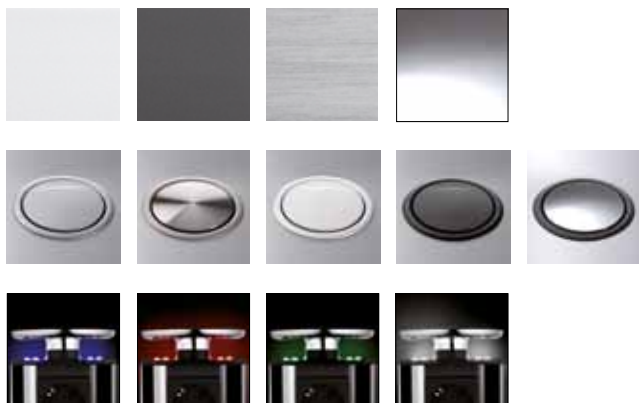

Become a co-designer and configure your very own EVoline Port. Select from various finishes, illuminations and modules for power, data, multimedia and safety.

Directly to
EVoline
Configurator.
[www.evoline.com/
konfigurator](http://www.evoline.com/konfigurator)