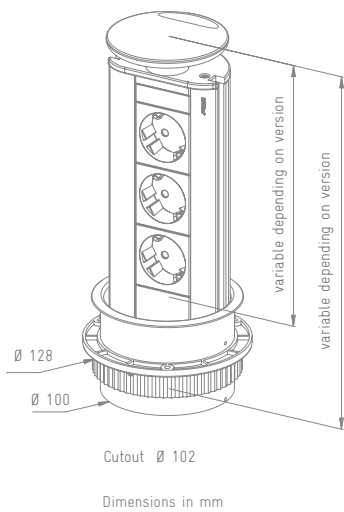

EVOLine Port was awarded the „red dot design award“.

Description	Picture	Specification	Order number
<p>EVoline Port Aluminium housing, silver anodised. For work surface with thickness up to 50 mm. Mounting hole \varnothing 102 mm. Two sockets, VDE-compliant, 60°, 16 A, contact-protected. Fixed supply cable 3.0 m with angled plug.</p>		rocking cover and collar made of silver lacquered plastic	1593 1000 3300
rocking cover and collar made of black lacquered plastic		1593 1000 5200	
rocking cover made of solid stainless steel in CD design, collar made of plastic, lacquered in stainless steel optics		1593 1003 1100	
rocking cover made of solid stainless steel in CD design. Collar made of plastic, lacquered in stainless steel optics. NIGHTLIGHT effect by blue LEDs under rocking cover with illuminated ON/OFF switch		1593 1003 1200	
<p>EVoline Port Aluminium housing, silver anodised. For work surface with thickness up to 50 mm. Mounting hole \varnothing 102 mm. Three sockets, VDE-compliant, 60°, 16 A, contact-protected. Fixed supply cable 3.0 m with angled plug.</p>		rocking cover and collar made of silver lacquered plastic	1593 1000 0100
rocking cover and collar made of black lacquered plastic		1593 1000 5000	
rocking cover made of solid stainless steel in CD design, collar made of plastic, lacquered in stainless steel optics		1593 1002 1600	
rocking cover made of solid stainless steel in CD design. Collar made of plastic, lacquered in stainless steel optics. NIGHTLIGHT effect by blue LEDs under rocking cover with illuminated ON/OFF switch		1593 1003 1300	
<p>EVoline Port CUISINE Aluminium housing, silver anodised. For work surface with thickness up to 50 mm. Mounting hole \varnothing 102 mm. Three sockets, VDE-compliant, 60°, 16 A, contact-protected. Fixed supply cable 2.5 m with wire end ferrules, plug supplied unattached.</p>		rocking cover made of silver lacquered plastic, collar made of grey plastic	1593 1000 0600