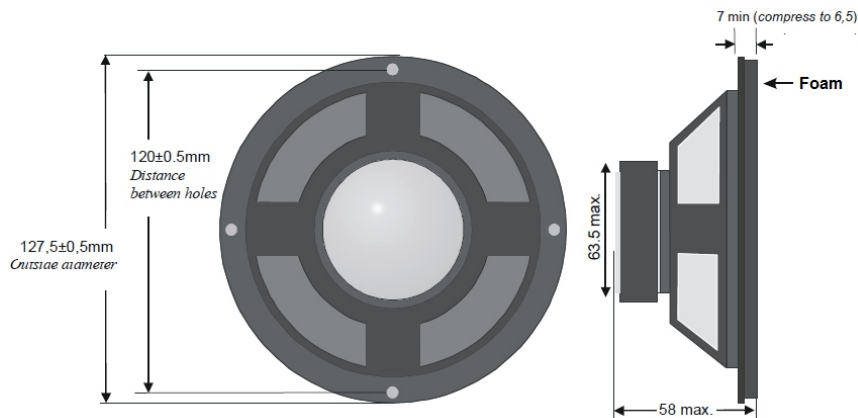

AUXILIARY ACTIVE AND PASSIVE LOUDSPEAKERS REF. 55201 - 55301

Ref. 55201 (aux active speaker)

Ref. 55301 (passive speaker)

Auxiliary Active Loudspeakers technical specifications:

55201	MIN	NORMAL	MAX		COMMENTS
Measurements		220x93		mm	exterior (diameter x depth)
		190x85		mm	cavity (diameter x depth)
		220x8,5		mm	front grille (diameter x height)
Voltage	85	230	264	Vac	50/60Hz
Consumption demand			18	W	
			180	mA	
Input signal		2,8		V _{rms}	terminals 65,66
Input impedance		50		Kohms	terminals 65,66
Aux.amplifier switch on signal	5		12	V	terminal 62
Output speaker signal (8 ohm)			5	W	
Inside speaker signal (8 ohms)			5	W	
tweeter		1"			
woofer		5"			
Left/right channel separation		75		dB	
Passband	20		20000	Hz	
Distortion		0,05	0,1	%	

Passive Loudspeakers technical specifications:

55301	MIN	NORMAL	MAX		NOTES
Measurements		220x93		mm	exterior (diameter x depth)
		190x85		mm	cavity (diameter x depth)
		220x8,5		mm	front grille (diameter x height)
Tweeter		1"			
Woofer		5"			
Impedance		8		ohm	
Power		5	20	W	