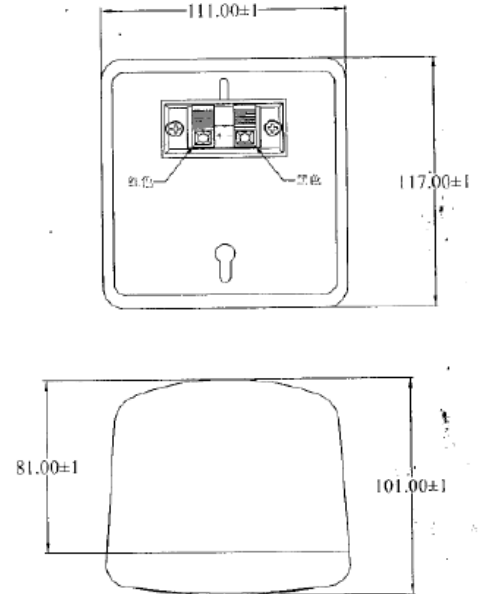

## SMALL SIZE BASS-REFLEX LOUDSPEAKERS REF. 161x6 - 155x7

\* Swivel bracket only included with 8 ohms version ref. 161x6

### 8 ohms Loudspeakers technical specifications:

161x6	MIN	NORMAL	MAX		COMMENTS
Woofer		3		inches	Two ways coaxial
Tw eeter		½		inches	
Measurements		117x111x101		mm	
Pow er		30	60	W	
SPL		84		dB	
Frequency response	160		20.000	Hz	
Impedance		8		Ohms	

### 16 ohms Loudspeakers technical specifications:

155x7	MIN	NORMAL	MAX		COMMENTS
Woofer		3		inches	Two ways coaxial
Tw eeter		½		inches	
Measurements		117x111x101		mm	
Pow er		30	60	W	
SPL		84		dB	
Frequency response	160		20.000	Hz	
Impedance		16		Ohms	